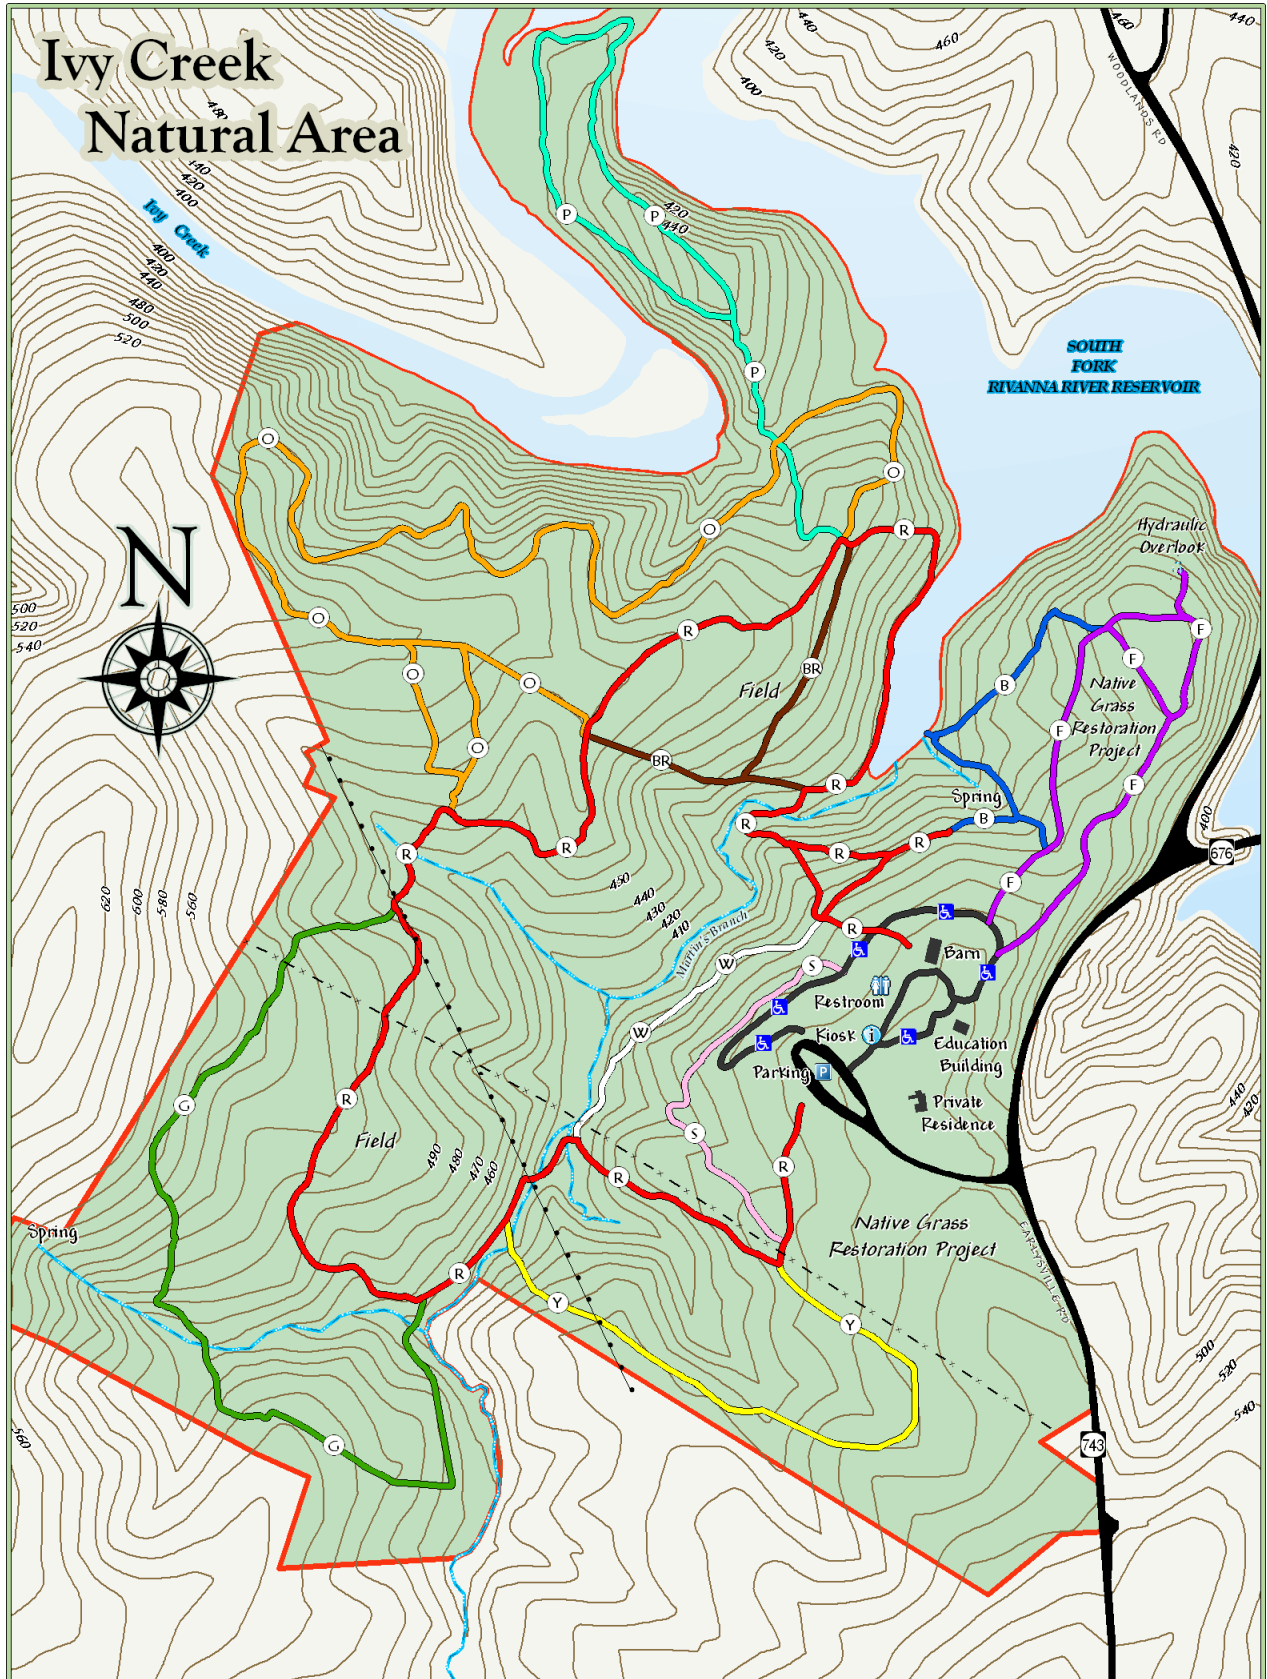

# Ivy Creek Natural Area

- Red 1.6 mi/2.6 km
- Blue 0.3 mi/0.4 km
- Brown 0.3 mi/0.4 km
- Green 0.6 mi/1.0 km
- Orange 1.2 mi/1.9 km
- Purple 0.6 mi/0.9 km
- School 0.2 mi/0.3 km
- White 0.2 mi/0.3 km
- Yellow 0.4 mi/0.7 km
- Peninsula 0.6 mi/1.0 km
- - - Power Line
- Pipeline ROW
- Contour (10 ft. interval)
- ICNA Boundary
- Paved 0.5 mi/0.7 km
- ~ Stream

- Please observe ICNA rules that PROHIBIT:
- ✗ Alcohol
  - ✗ Pets
  - ✗ Jogging/Running
  - ✗ Bikes
  - ✗ Camping
  - ✗ Collecting
  - ✗ Hunting/Trapping
  - ✗ Geocaching
  - ✗ Release of Wildlife
  - ✗ Swimming/Stream Play

Note: The map elements depicted are graphic representations and are not to be construed or used as a legal description. This map is for display purposes only.  
 Prepared by Albemarle County Office of Geographic Data Services (GDS).  
 Map created by Tj Chambers, May 2010.